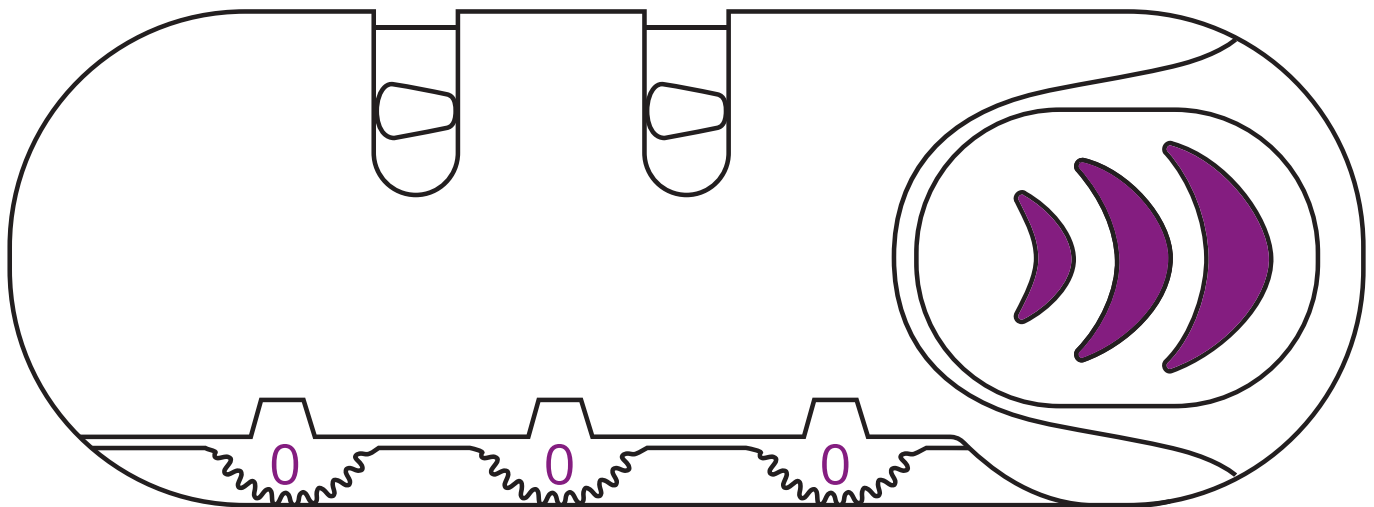

vacanze 
SUITCASES

**COMBINATION LOCK
INSTRUCTIONS**

537-694-332-138

 **professional**[®]

The factory/default combination is 0-0-0.
To set your personal combination please follow the instructions below:

1. Turn the dials to the factory set combination 0-0-0.
2. Slide the button in the direction of the arrows and hold it in position.
3. Set your combination by turning the dials, for example 8-8-8.
4. Slide the button back in place. Your personal combination is now set.